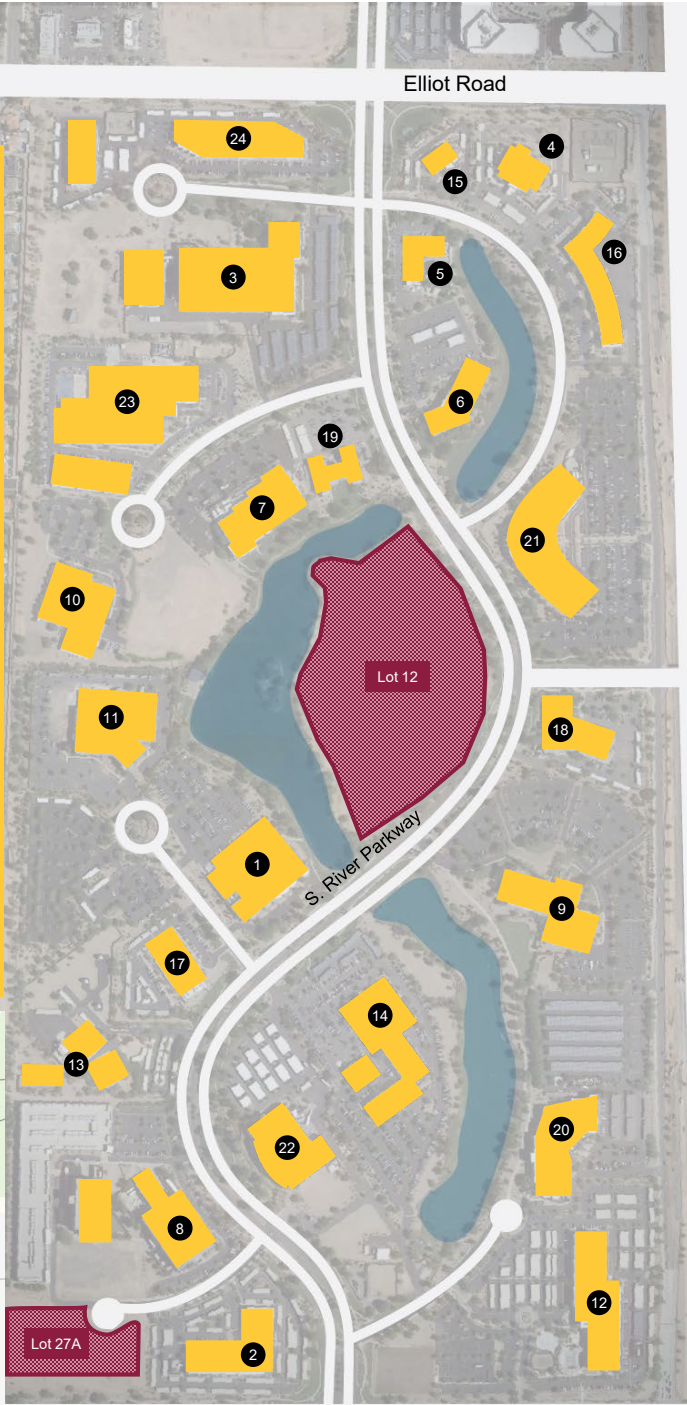

ASU Research Park Site Plan

1. AllianceRx Walgreens Prime
2. Amkor
3. ASU MarcoTechnology Works
4. AZ Oncology
5. Bright Horizons Family Solutions
6. Connexion
7. Digital Realty Trust
8. Edward Jones
9. Edward Jones Training Center
10. Ensono
11. FOX Media Center
12. Go Daddy
13. Iridium Satellite LLC
14. Nexus
15. North Central Association
16. PADT Innovation Center
17. Peoples Mortgage
18. Reproductive Medical Institute
19. Research Corporate
20. Tech Data Corporation
21. US Foods, Inc.
22. Versum Materials
23. ViaSat
24. W Tempe

Available

- Lot 12 = 16.478 acres
- Lot 27A = 5.461 acres