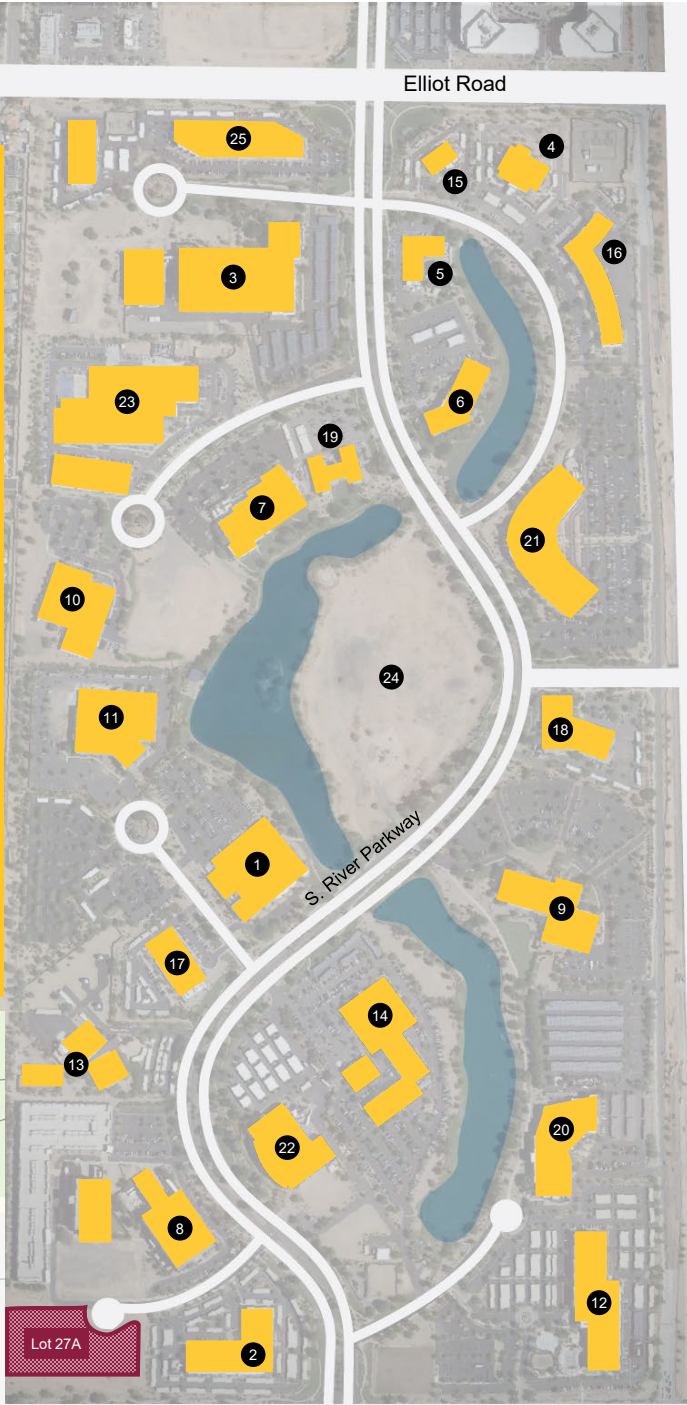

ASU Research Park Site Plan

1. AllianceRx Walgreens Prime
2. Amkor
3. ASU MacroTechnology Works
4. AZ Oncology
5. Bright Horizons Family Solutions
6. Connexion
7. Digital Realty Trust
8. Edward Jones
9. Edward Jones Training Center
10. Ensono
11. FOX Media Center
12. Go Daddy
13. Iridium Satellite LLC
14. Nexus
15. North Central Association
16. PADT Innovation Center
17. Peoples Mortgage
18. Reproductive Medical Institute
19. Research Corporate
20. Tech Data Corporation
21. US Foods, Inc.
22. Versum Materials
23. ViaSat
24. ViaSat (under development)
25. W Tempe

Available

- Lot 27A = 5.461 acres